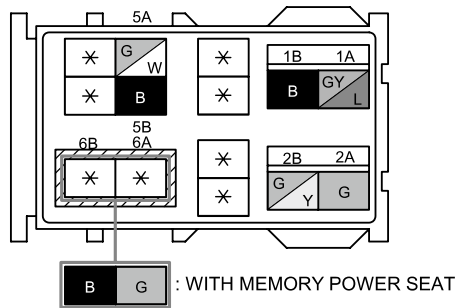

COMMON CONNECTOR LIST

00C-8

C-17

INSTRUMENT PANEL HARNESS-INTERIOR LIGHT NO.2 HARNESS

INSTRUMENT PANEL HARNESS

INTERIOR LIGHT NO.2 HARNESS

31

C-20

REAR HARNESS-SHORT CORD

REAR HARNESS

SHORT CORD

WIRE COLORS ARE INDICATED BY NUMBERS.