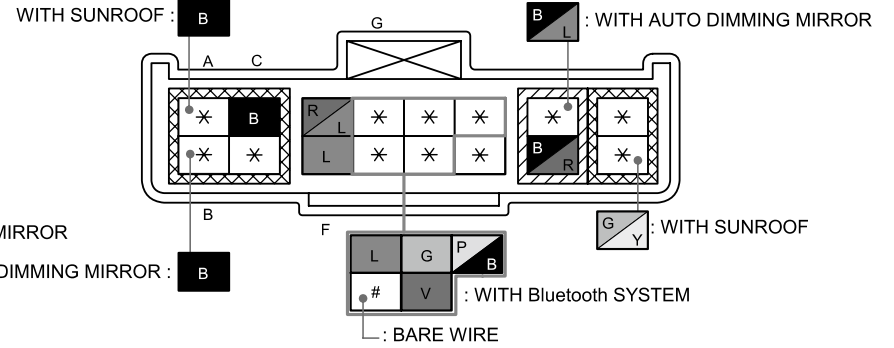

COMMON CONNECTOR LIST

00C-8

C-17

INSTRUMENT PANEL HARNESS-INTERIOR LIGHT NO.2 HARNESS

INSTRUMENT PANEL HARNESS

INTERIOR LIGHT NO.2 HARNESS

31

C-20

REAR HARNESS-SHORT CORD

REAR HARNESS

SHORT CORD

WIRE COLORS ARE INDICATED BY NUMBERS.