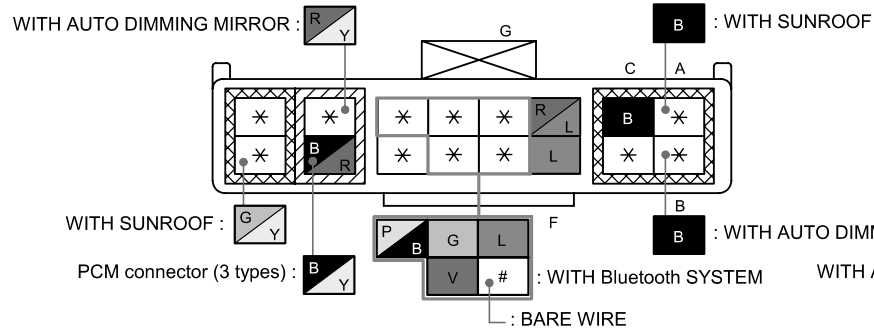

COMMON CONNECTOR LIST

00C-8

C-17

INSTRUMENT PANEL HARNESS-INTERIOR LIGHT NO.2 HARNESS

INSTRUMENT PANEL HARNESS

INTERIOR LIGHT NO.2 HARNESS

31

C-20

REAR HARNESS-SHORT CORD

REAR HARNESS

SHORT CORD

WIRE COLORS ARE INDICATED BY NUMBERS.