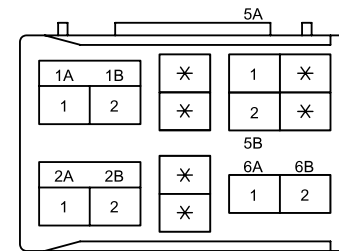

COMMON CONNECTOR LIST

00C-8

C-17

INSTRUMENT PANEL HARNESS-INTERIOR LIGHT NO.2 HARNESS

INSTRUMENT PANEL HARNESS

INTERIOR LIGHT NO.2 HARNESS

31

C-20

REAR HARNESS-SHORT CORD

REAR HARNESS

SHORT CORD

WIRE COLORS ARE INDICATED BY NUMBERS.