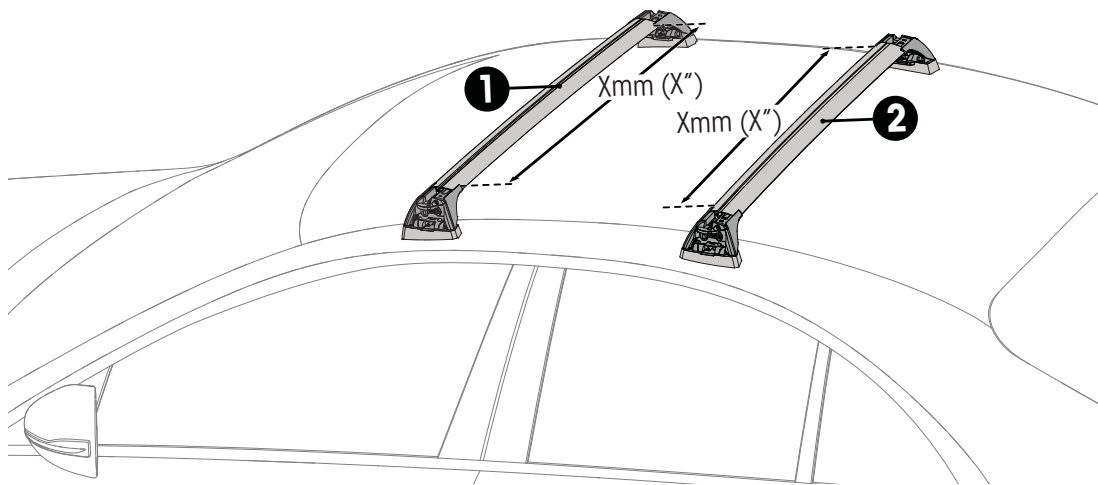

7

x4

8

x2

		1	2	A	B
Ford Fusion, 5dr Hatch 02-05	EU	X = 855 mm (33 5/8")	X = 815 mm (32 1/8")	-A = 185 mm (7 1/4")	B = 515 mm (20 1/4")
Mazda Axela, 5dr Hatch Jan 04-Apr 09	NZ	X = 843 mm (33 1/4")	X = 825 mm (32 1/2")	-A = 330 mm (13")	B = 350 mm (13 3/4")
Mazda Axela, 4dr Sedan Jan 04-Apr 09	NZ	X = 848 mm (33 3/8")	X = 834 mm (32 7/8")	-A = 330 mm (13")	B = 350 mm (13 3/4")
Mazda CX-7, 5dr SUV 06-12	EU	X = 924 mm (36 3/8")	X = 892 mm (35 1/8")	-A = 100 mm (3 7/8")	B = 600 mm (23 5/8")
Mazda CX-7, 5dr SUV Nov 06-12	AU, NZ	X = 924 mm (36 3/8")	X = 892 mm (35 1/8")	-A = 100 mm (3 7/8")	B = 600 mm (23 5/8")
Mazda CX-7, 5dr SUV 10-14	CN	X = 924 mm (36 3/8")	X = 892 mm (35 1/8")	-A = 100 mm (3 7/8")	B = 600 mm (23 5/8")
Mazda MPV, 5dr MPV 06+	AU, NZ	X = 940 mm (37")	X = 880 mm (34 5/8")	-A = 260 mm (10 1/4")	B = 490 mm (19 2/8")
Mazda 3, 5dr Hatch 04-09	ZA	X = 843 mm (33 1/4")	X = 825 mm (32 1/2")	-A = 330 mm (13")	B = 350 mm (13 3/4")
Mazda 3, 5dr Hatch Jan 04-Mar 09	AU	X = 843 mm (33 1/4")	X = 825 mm (32 1/2")	-A = 330 mm (13")	B = 350 mm (13 3/4")
Mazda 3, 5dr Hatch Jan 04-Apr 09	NZ	X = 843 mm (33 1/4")	X = 825 mm (32 1/2")	-A = 330 mm (13")	B = 350 mm (13 3/4")
Mazda 6, 5dr Estate 02-07	EU	X = 800 mm (31 1/2")	X = 765 mm (30 1/8")	-A = 300 mm (11 3/4")	B = 580 mm (22 7/8")
Mazda 6, 5dr Hatch 02-07	EU	X = 808 mm (31 3/4")	X = 788 mm (31")	-A = 300 mm (11 3/4")	B = 360 mm (14 1/8")
Mazda 6, 5dr Hatch 02-08	ZA	X = 808 mm (31 3/4")	X = 788 mm (31")	-A = 300 mm (11 3/4")	B = 360 mm (14 1/8")
Mazda 6, 5dr Hatch Jan 02-Jan 08	NZ	X = 808 mm (31 3/4")	X = 788 mm (31")	-A = 300 mm (11 3/4")	B = 360 mm (14 1/8")
Mazda 6, 5dr Hatch Aug 02-Jan 08	AU	X = 808 mm (31 3/4")	X = 788 mm (31")	-A = 300 mm (11 3/4")	B = 360 mm (14 1/8")
Mazda 6, 5dr Hatch Feb 08-12	AU, NZ	X = 836 mm (32 7/8")	X = 818 mm (32 1/4")	-A = 280 mm (11")	B = 330 mm (13")
Mazda 6, 5dr Liftback 07-12	EU	X = 836 mm (32 7/8")	X = 818 mm (32 1/4")	-A = 280 mm (11")	B = 330 mm (13")
Mazda 6/Atenza, 5dr Wagon Jun 02-Feb 08	AU, NZ	X = 800 mm (31 1/2")	X = 765 mm (30 1/8")	-A = 300 mm (11 3/4")	B = 580 mm (22 7/8")
Mazda 3, 4dr Sedan 04-09	EU, ZA	X = 848 mm (33 3/8")	X = 834 mm (32 7/8")	-A = 330 mm (13")	B = 350 mm (13 3/4")
Mazda 3, 4dr Sedan Jan 04-Mar 09	AU	X = 848 mm (33 3/8")	X = 834 mm (32 7/8")	-A = 330 mm (13")	B = 350 mm (13 3/4")
Mazda 3, 4dr Sedan Jan 04-Apr 09	NZ	X = 848 mm (33 3/8")	X = 834 mm (32 7/8")	-A = 330 mm (13")	B = 350 mm (13 3/4")
Mazda 3, 4dr Sedan 06-12	CN	X = 848 mm (33 3/8")	X = 834 mm (32 7/8")	-A = 330 mm (13")	B = 350 mm (13 3/4")
Mazda 6, 4dr Sedan 02-07	EU	X = 808 mm (31 3/4")	X = 788 mm (31")	-A = 360 mm (14 1/8")	-A = 300 mm (11 3/4")
Mazda 6, 4dr Sedan 02-08	ZA	X = 808 mm (31 3/4")	X = 788 mm (31")	-A = 360 mm (14 1/8")	-A = 300 mm (11 3/4")
Mazda 6, 4dr Sedan Jun 02-Jan 08	NZ	X = 808 mm (31 3/4")	X = 788 mm (31")	-A = 360 mm (14 1/8")	-A = 300 mm (11 3/4")
Mazda 6, 4dr Sedan Aug 02-Jan 08	AU	X = 808 mm (31 3/4")	X = 788 mm (31")	-A = 360 mm (14 1/8")	-A = 300 mm (11 3/4")
Mazda 6, 4dr Sedan 04-15	CN	X = 808 mm (31 3/4")	X = 788 mm (31")	-A = 360 mm (14 1/8")	-A = 300 mm (11 3/4")
Mazda 6, 4dr Sedan 07-11	EU	X = 836 mm (32 7/8")	X = 818 mm (32 1/4")	-A = 280 mm (11")	B = 330 mm (13")
Mazda 6, 4dr Sedan Feb 08-11	AU, NZ	X = 836 mm (32 7/8")	X = 818 mm (32 1/4")	-A = 280 mm (11")	B = 330 mm (13")
Mazda 6 Ruiyi, 4dr Sedan 09-15	CN	X = 836 mm (32 7/8")	X = 818 mm (32 1/4")	-A = 280 mm (11")	B = 330 mm (13")