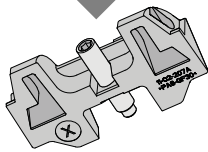

3

x4

4

x4

5

**1 Nm
(8.85 in-lb)**

x4