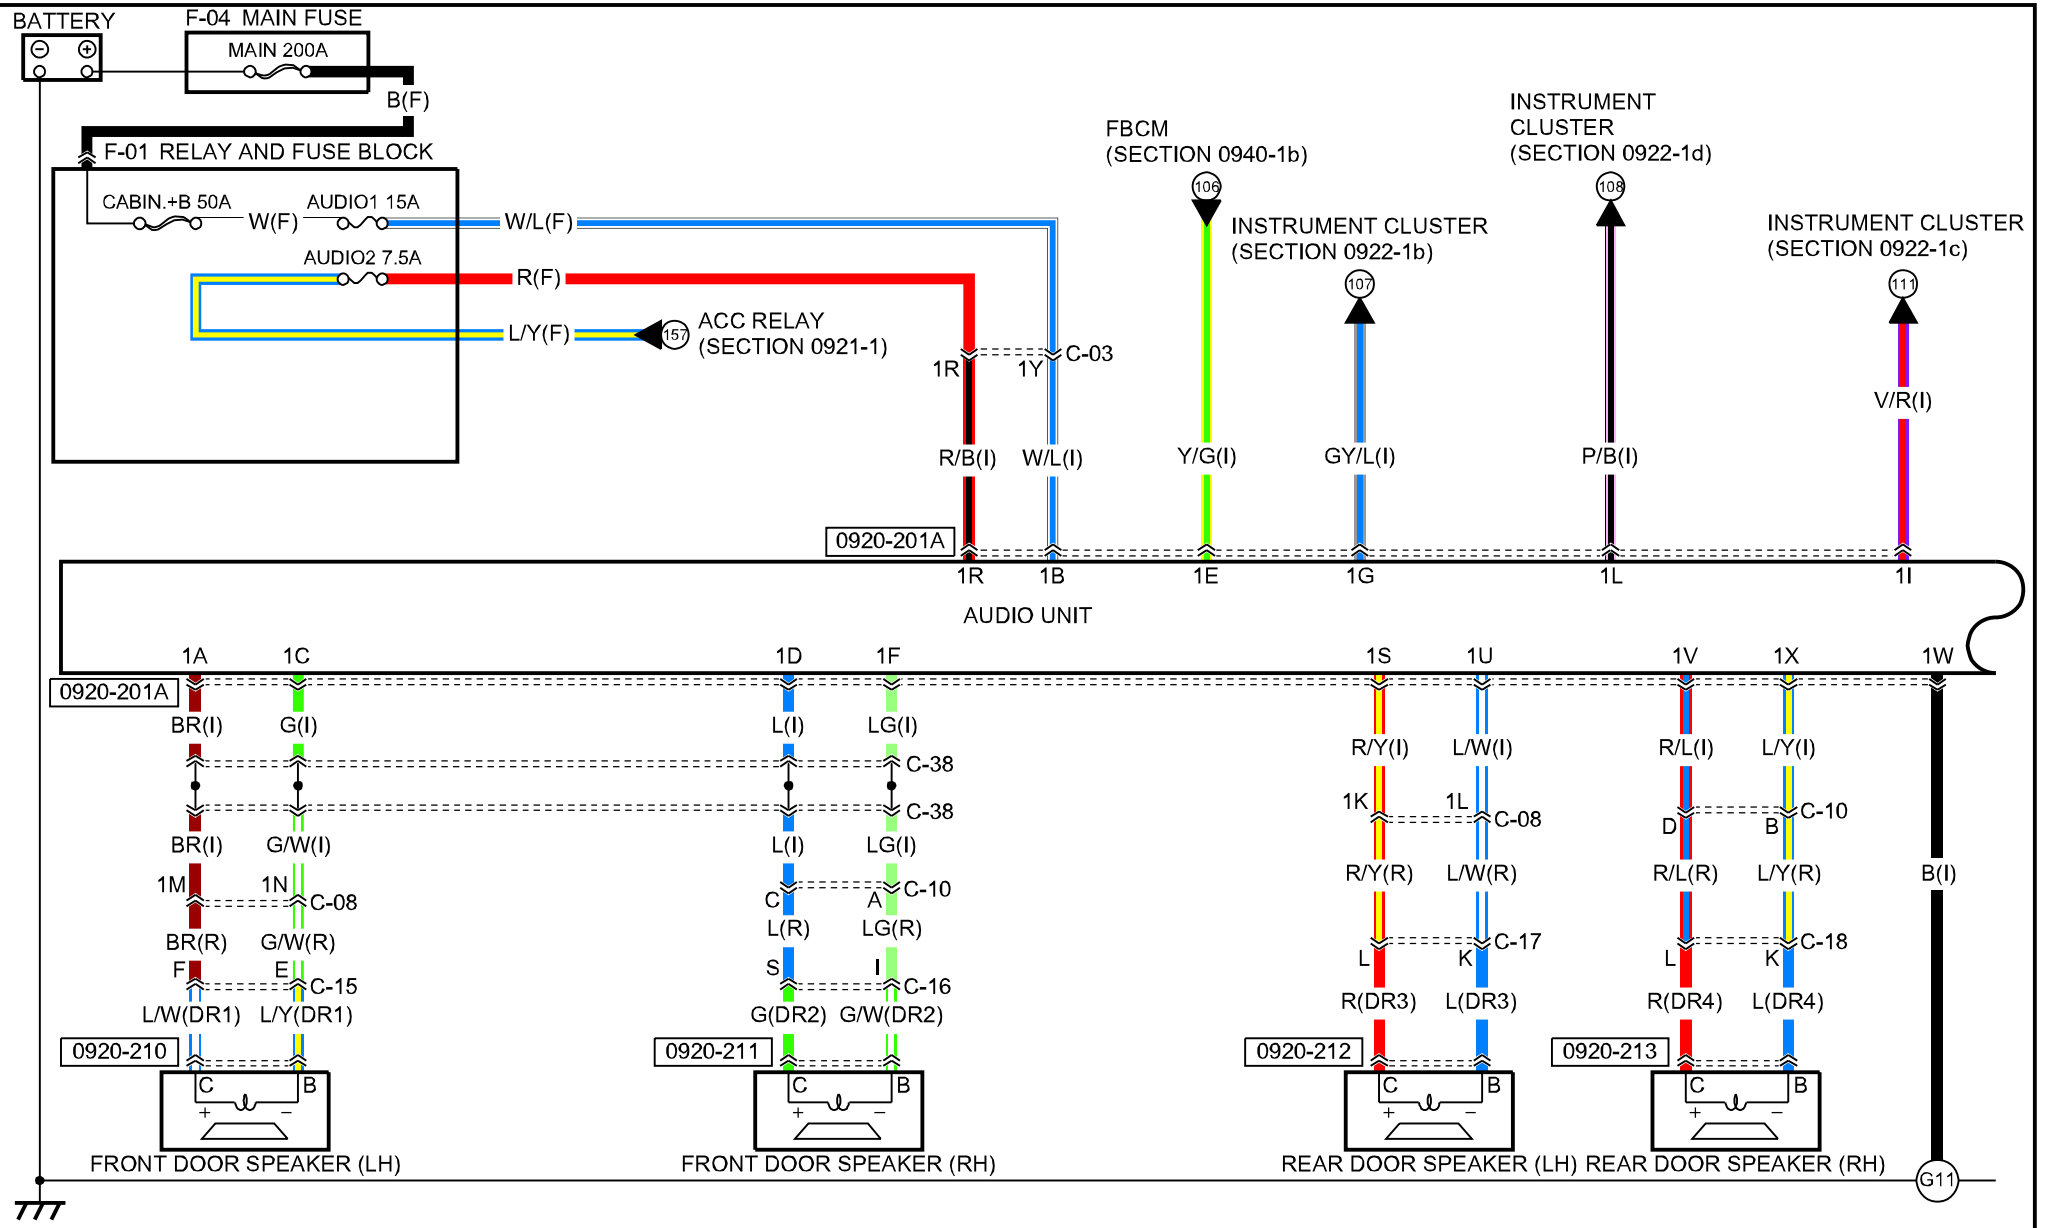

2015 Mazda CX-5 AUDIO SYSTEM

0920-2a

- : FRONT HARNESS
- : ENGINE HARNESS
- : EMISSION HARNESS
- : INSTRUMENT PANEL HARNESS
- : REAR HARNESS
- : REAR NO.2 HARNESS
- : REAR NO.4 HARNESS
- : REAR NO.5 HARNESS
- : DOOR HARNESS
- : INTERIOR LIGHT HARNESS
- : INTERIOR LIGHT NO.2 HARNESS