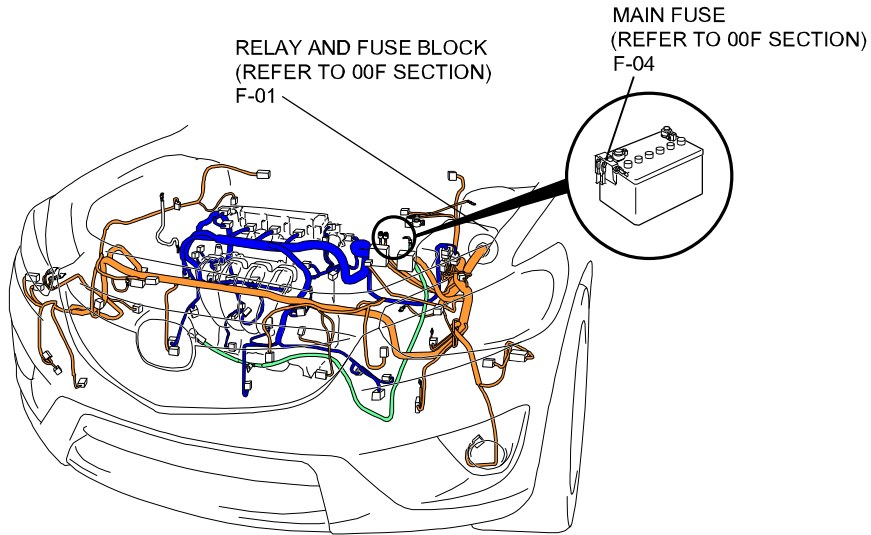

2015 Mazda CX-5 AUDIO SYSTEM

0920-2a

- : FRONT HARNESS
- : ENGINE HARNESS
- : EMISSION HARNESS
- : INSTRUMENT PANEL HARNESS
- : REAR HARNESS
- : REAR NO.2 HARNESS
- : REAR NO.4 HARNESS
- : REAR NO.5 HARNESS
- : DOOR HARNESS
- : INTERIOR LIGHT HARNESS
- : INTERIOR LIGHT NO.2 HARNESS