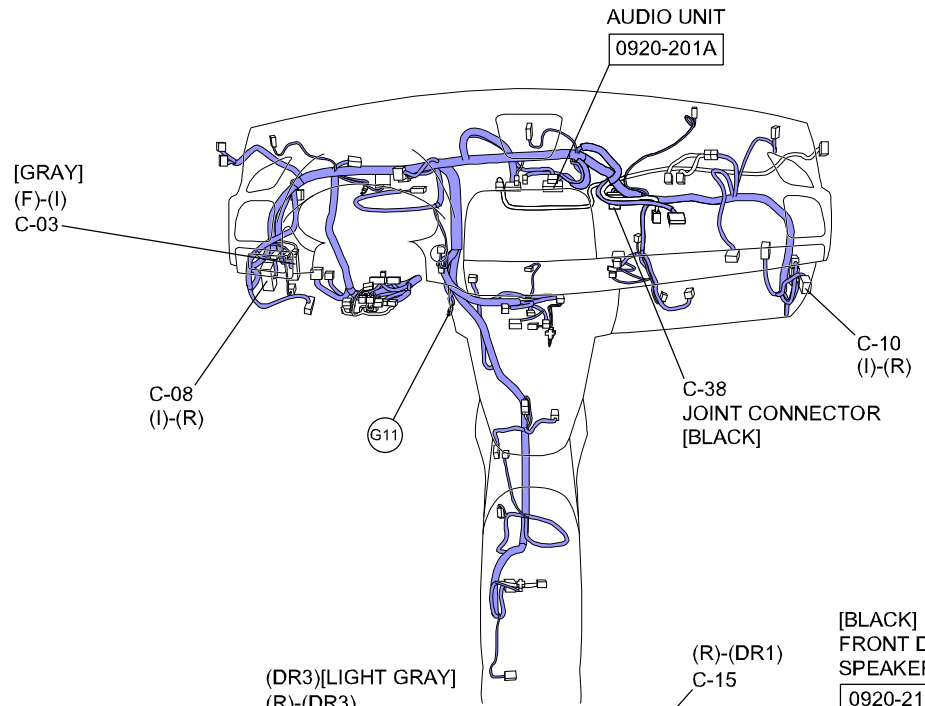

2015 Mazda CX-5 AUDIO SYSTEM

0920-2a

- : FRONT HARNESS
- : ENGINE HARNESS
- : EMISSION HARNESS
- : INSTRUMENT PANEL HARNESS
- : REAR HARNESS
- : REAR NO.2 HARNESS
- : REAR NO.4 HARNESS
- : REAR NO.5 HARNESS
- : DOOR HARNESS
- : INTERIOR LIGHT HARNESS
- : INTERIOR LIGHT NO.2 HARNESS