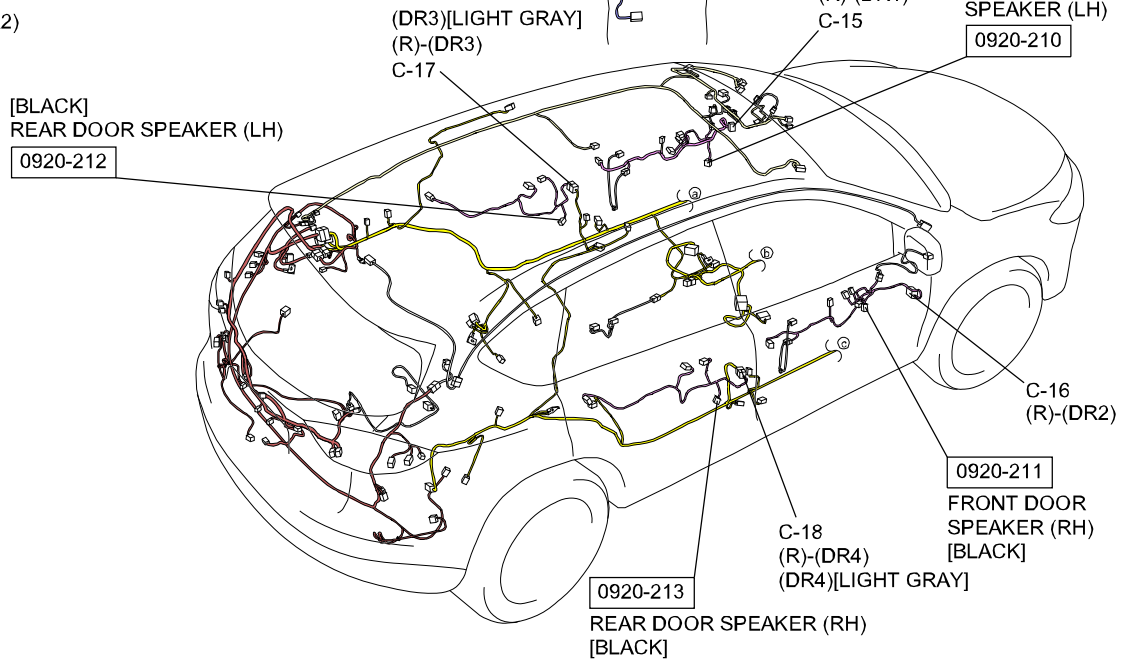

2015 Mazda CX-5 AUDIO SYSTEM

0920-2a

- : FRONT HARNESS
- : ENGINE HARNESS
- : EMISSION HARNESS
- : INSTRUMENT PANEL HARNESS
- : REAR HARNESS
- : REAR NO.2 HARNESS
- : REAR NO.4 HARNESS
- : REAR NO.5 HARNESS
- : DOOR HARNESS
- : INTERIOR LIGHT HARNESS
- : INTERIOR LIGHT NO.2 HARNESS