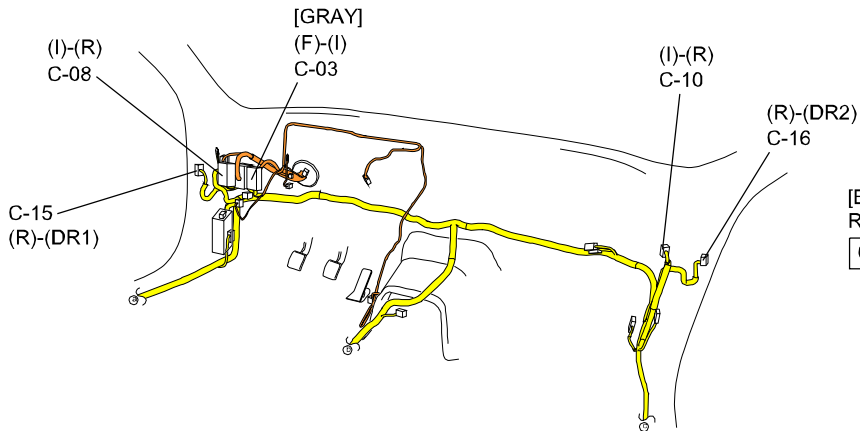

2015 Mazda CX-5 AUDIO SYSTEM

0920-2a

- : FRONT HARNESS
- : ENGINE HARNESS
- : EMISSION HARNESS
- : INSTRUMENT PANEL HARNESS
- : REAR HARNESS
- : REAR NO.2 HARNESS
- : REAR NO.4 HARNESS
- : REAR NO.5 HARNESS
- : DOOR HARNESS
- : INTERIOR LIGHT HARNESS
- : INTERIOR LIGHT NO.2 HARNESS