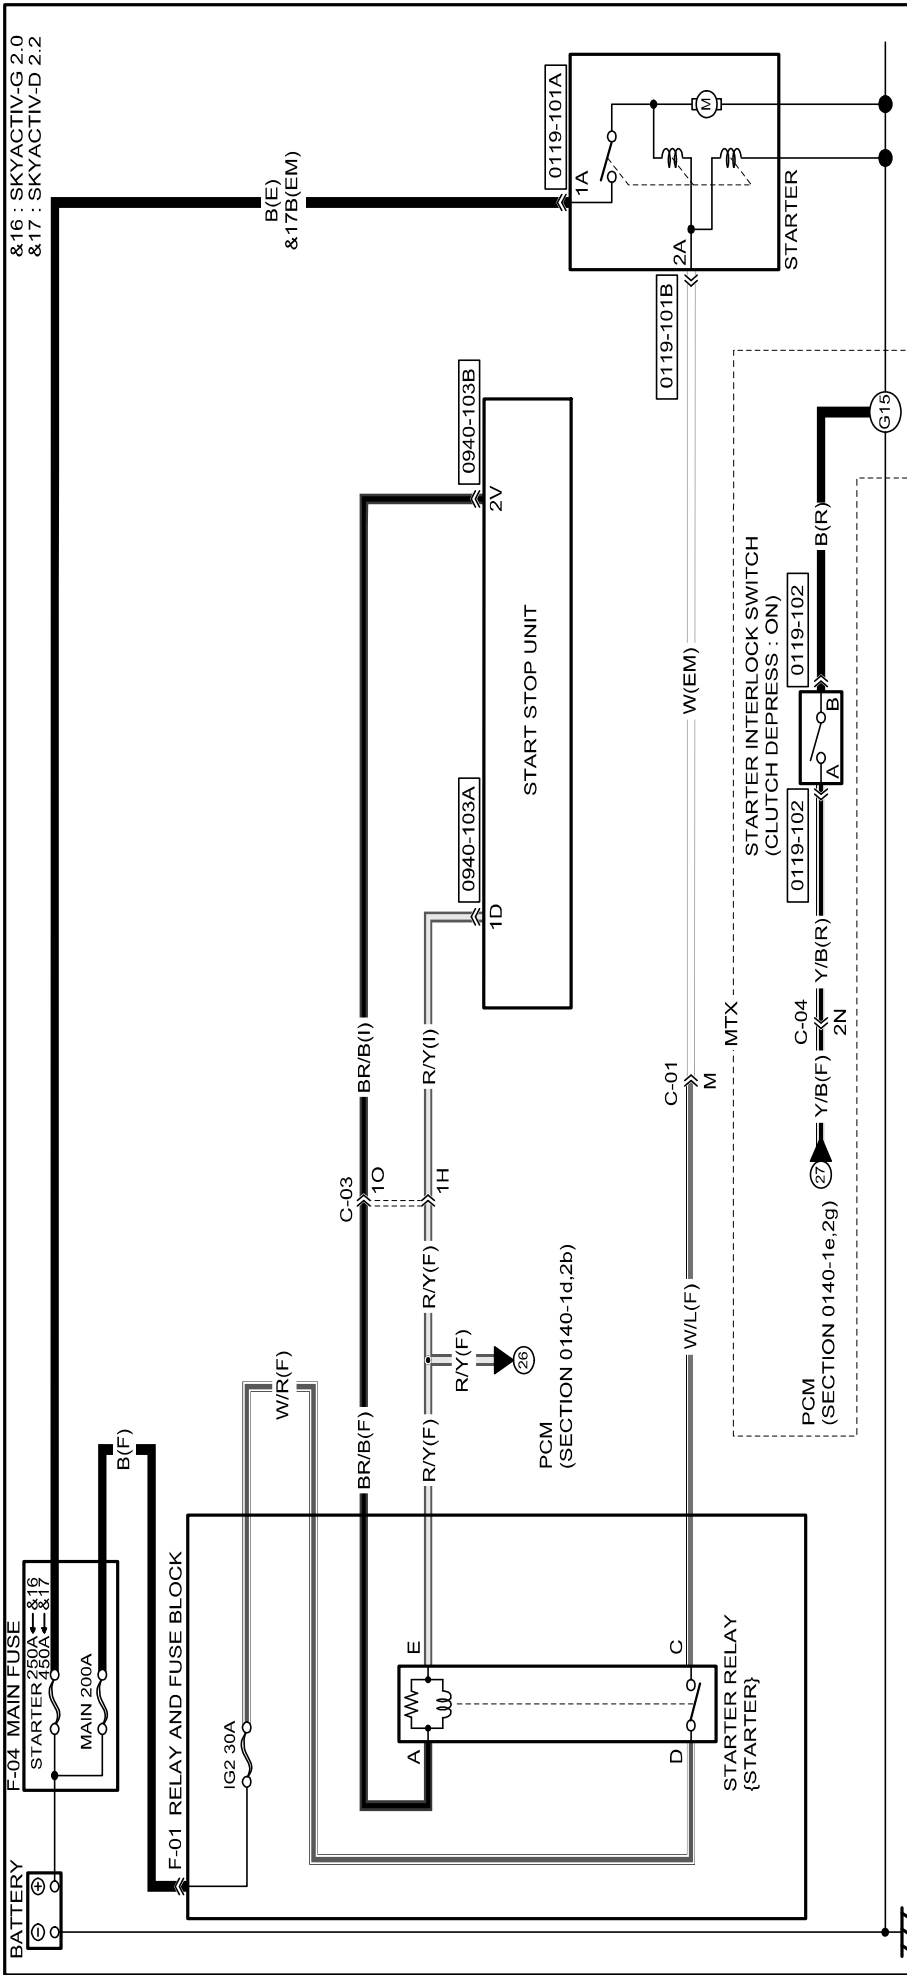

# STARTING SYSTEM (SKYACTIV-G 2.0, SKYACTIV-D 2.2)

0119-1

Refer to 00F section for the FUSE BOX, 00C section for the PCM CONNECTOR and COMMON CONNECTOR LIST.