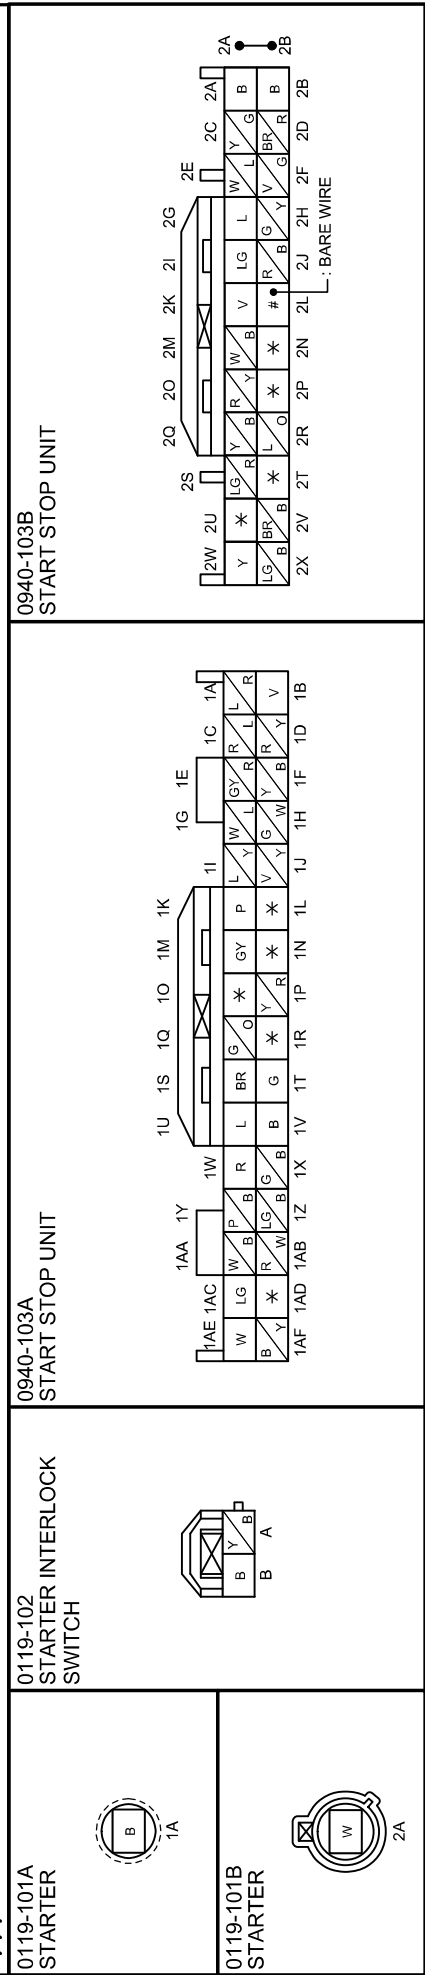

# STARTING SYSTEM (SKYACTIV-G 2.0, SKYACTIV-D 2.2)

0119-1

Refer to 00F section for the FUSE BOX, 00C section for the PCM CONNECTOR and COMMON CONNECTOR LIST.