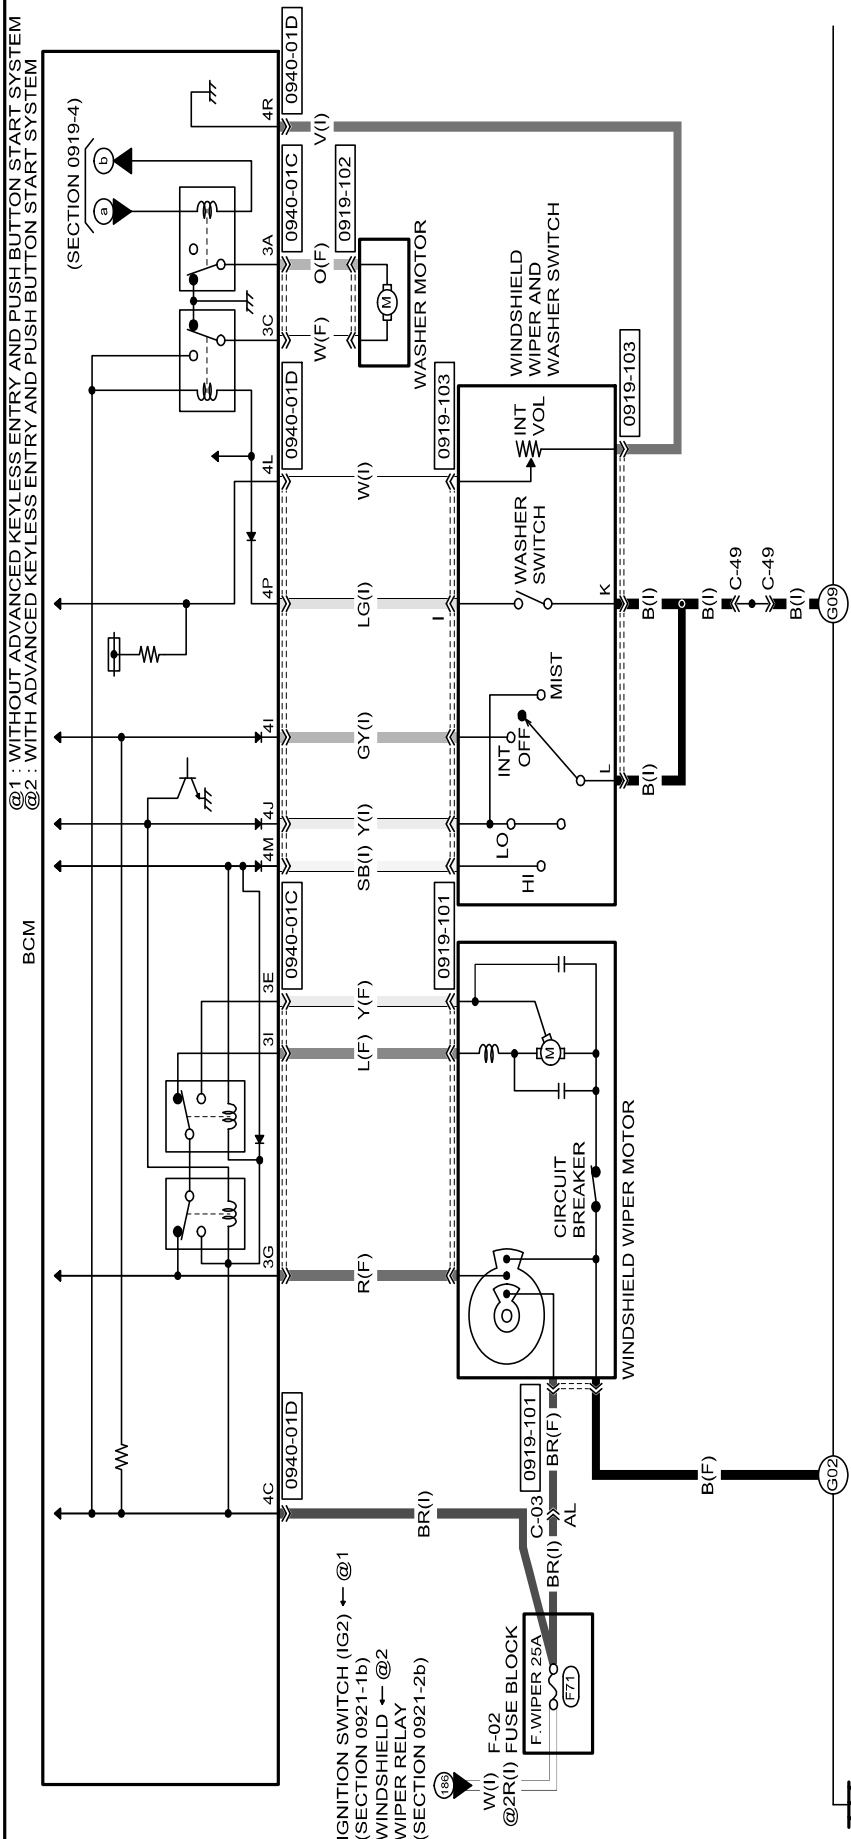

WINDSHIELD WIPER AND WASHER (WITHOUT AUTO LIGHT / WIPER CONTROL MODULE) 0919-1

0919-101 WINDSHIELD WIPER MOTOR There are two types of shape (types C and D). (TYPE C) (TYPE D)	0919-103 WINDSHIELD WIPER AND WASHER SWITCH / REAR WIPER AND WASHER SWITCH 	0940-01C BCM 	0940-01D BCM
0919-102 WASHER MOTOR 			